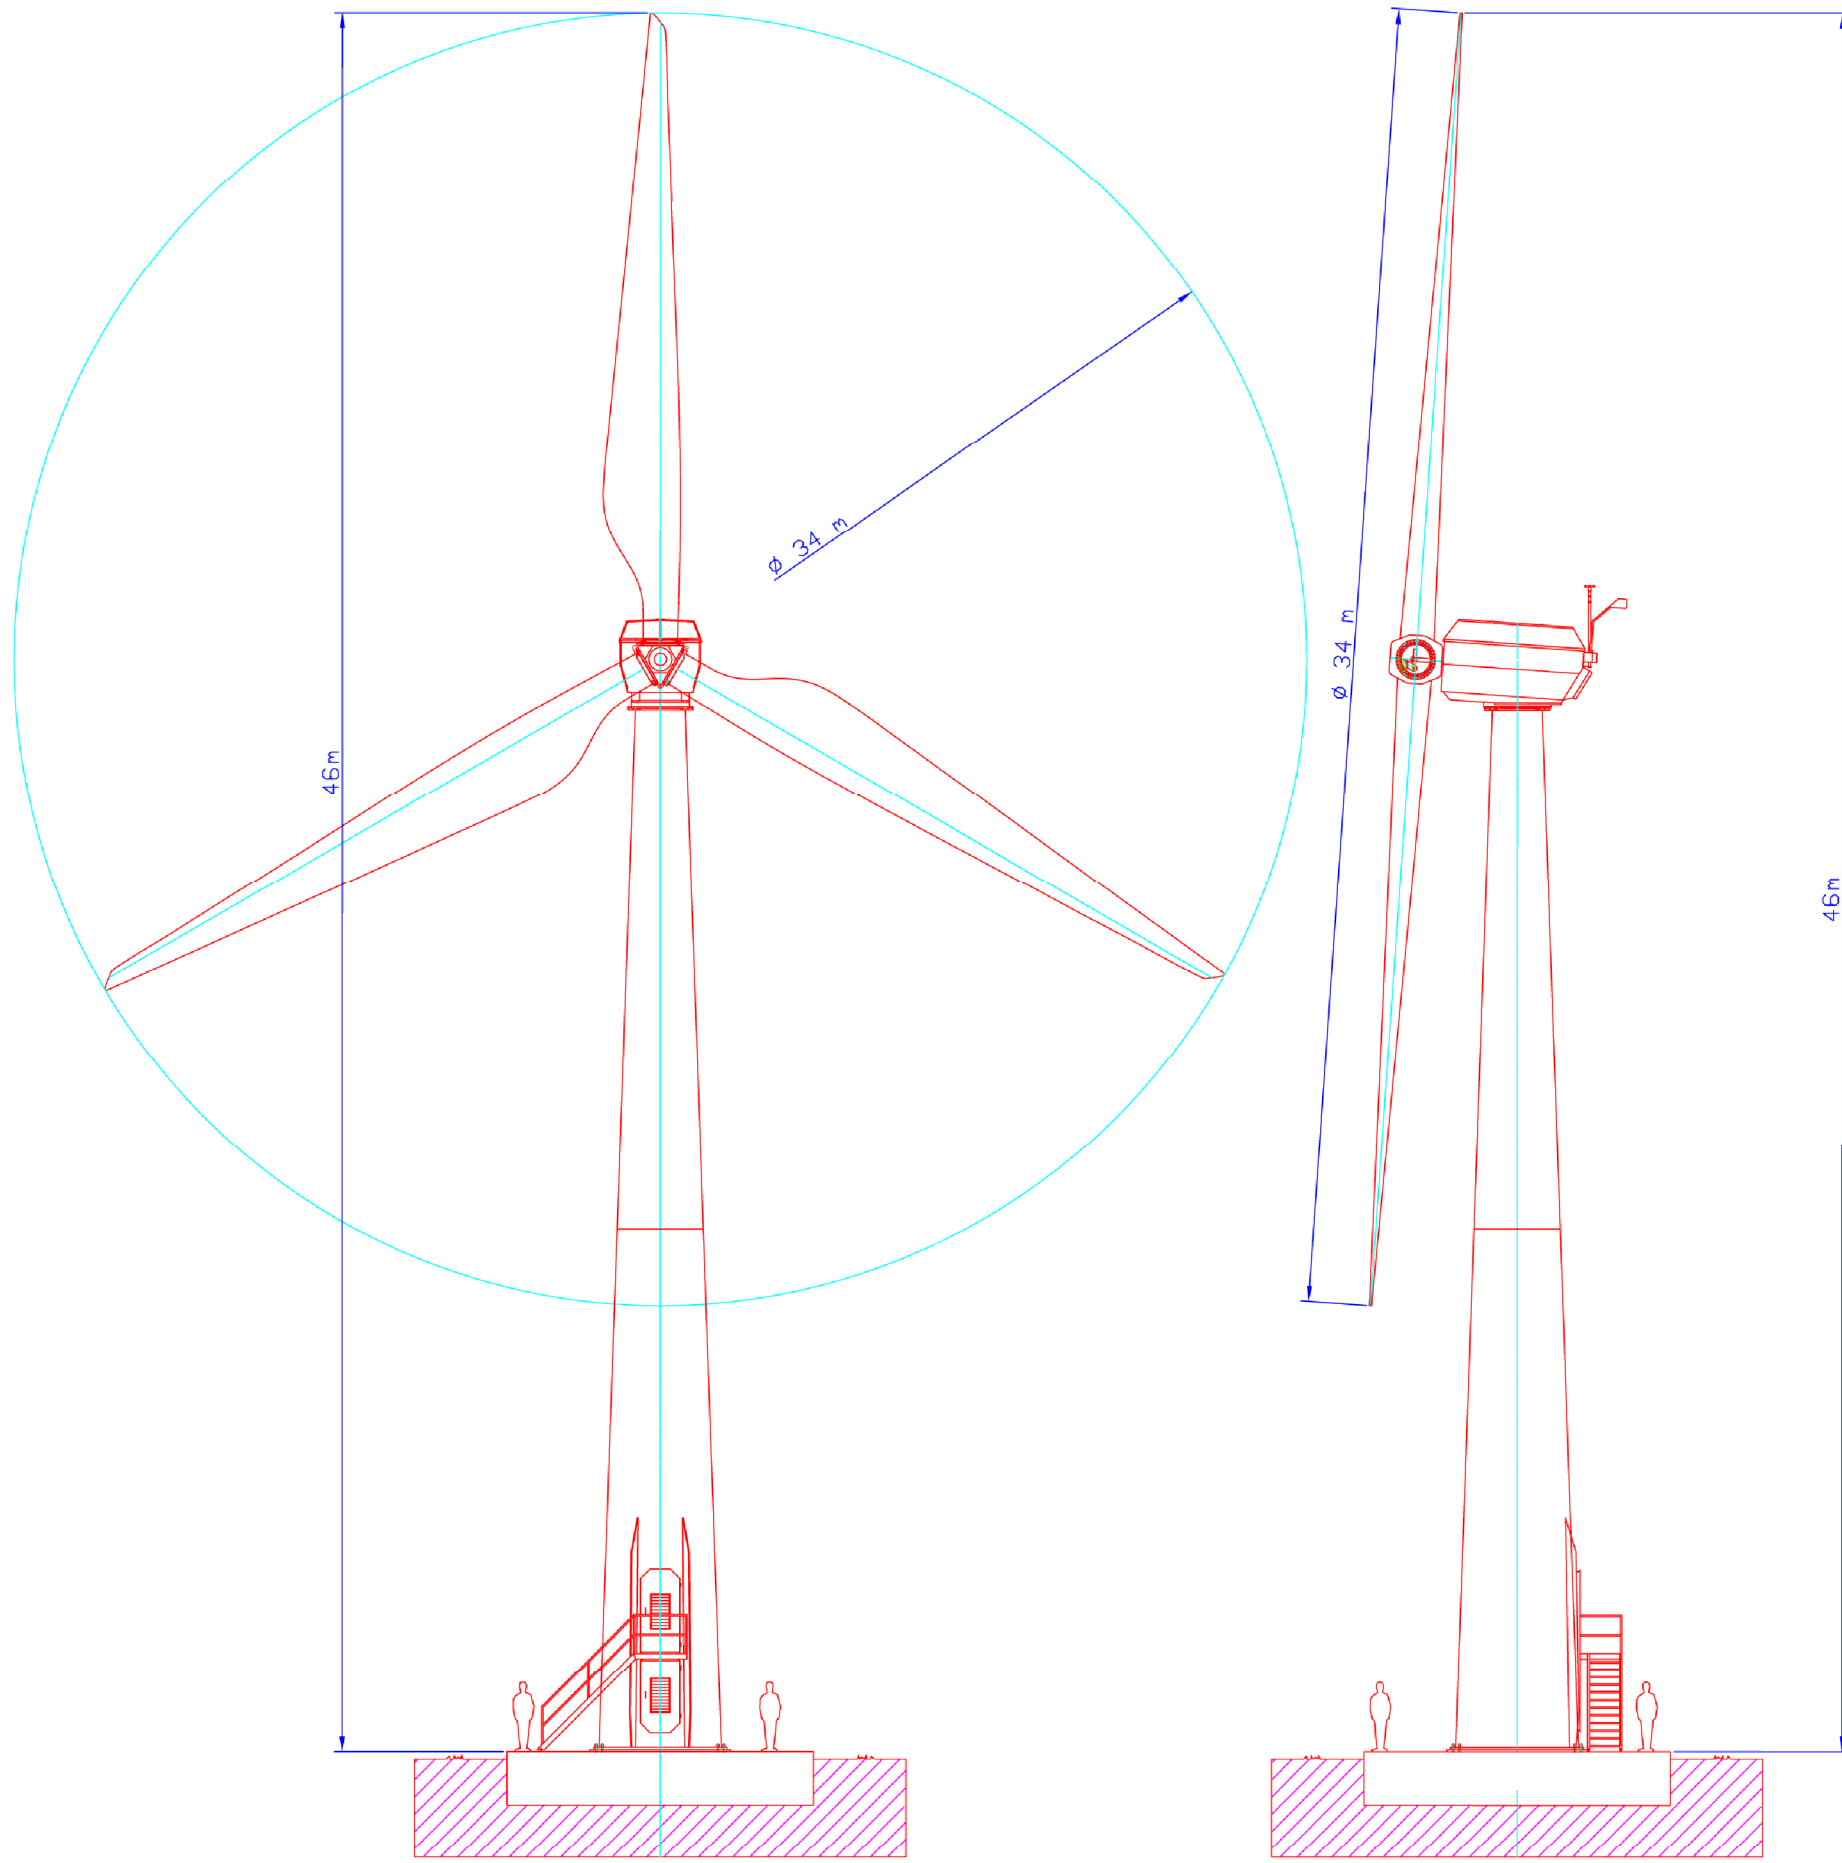

Longley Farm

Figure 1.4

Typical Wind Turbine

Front view

Side view

PROJECTION SYSTEM OSGB 1936 BNG	AUTHOR M CHAPMAN
------------------------------------	---------------------

COPYRIGHT TO ENERGY WORKSHOP LTD. ALL RIGHTS RESERVED. NO PRINTING WITHOUT PRIOR CONSENT

SCALE

1:200

This document should not be used for scale drawings and is simply to be used for information purposes only

THE MEDIA CENTRE
7, NORTHUMBERLAND STREET
HUDDERSFIELD
HD1 1RL

Drawing Number	Fig. 1.4 - Wind Turbine
Date Of Drawing	05/12/2013